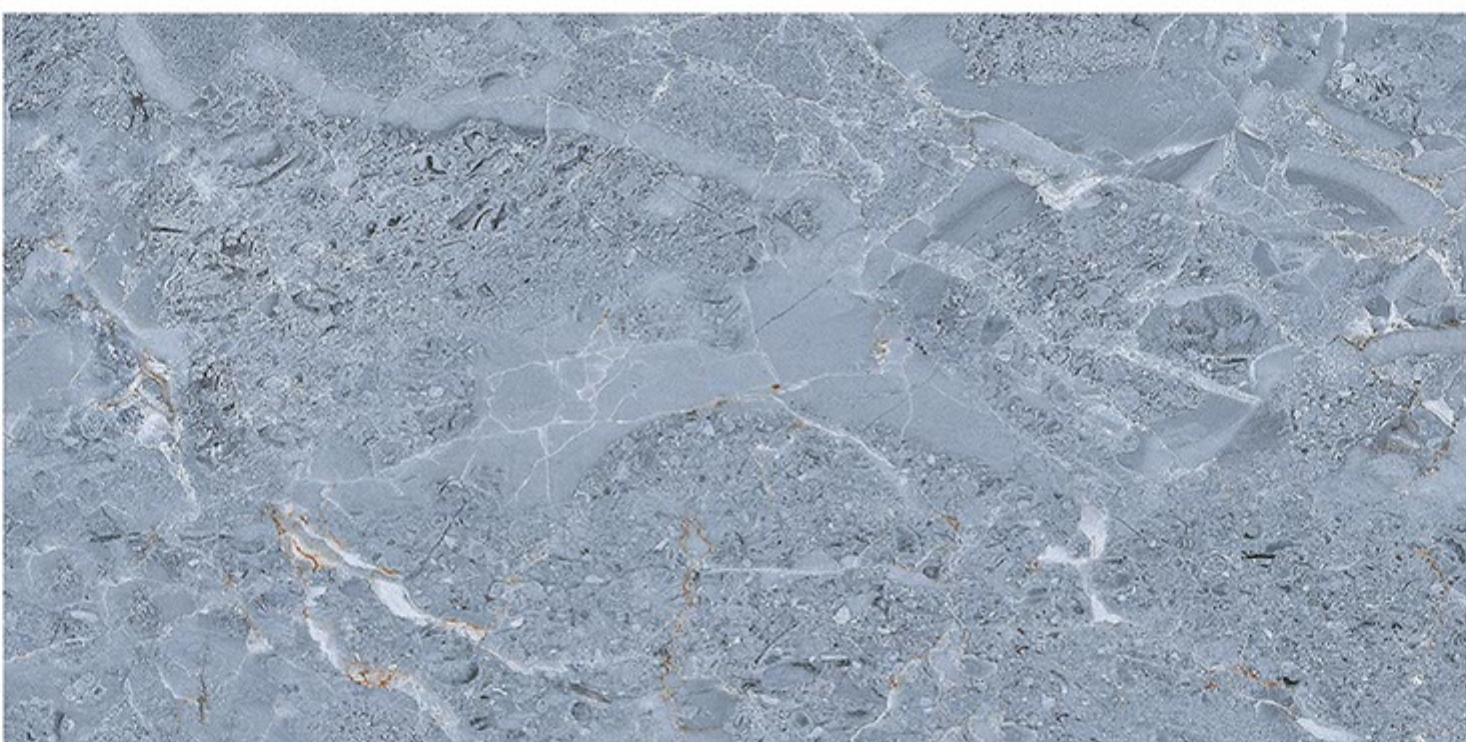

**ALTERNATIVE COLORS**

**GLOSSY**

**300x600mm**

Fill your  
**Space** With delightful creations

DESIGN CODE - **1128\_MARBLE**

experience the  
**new way**

**ALTERNATIVE COLORS**

**GLOSSY**