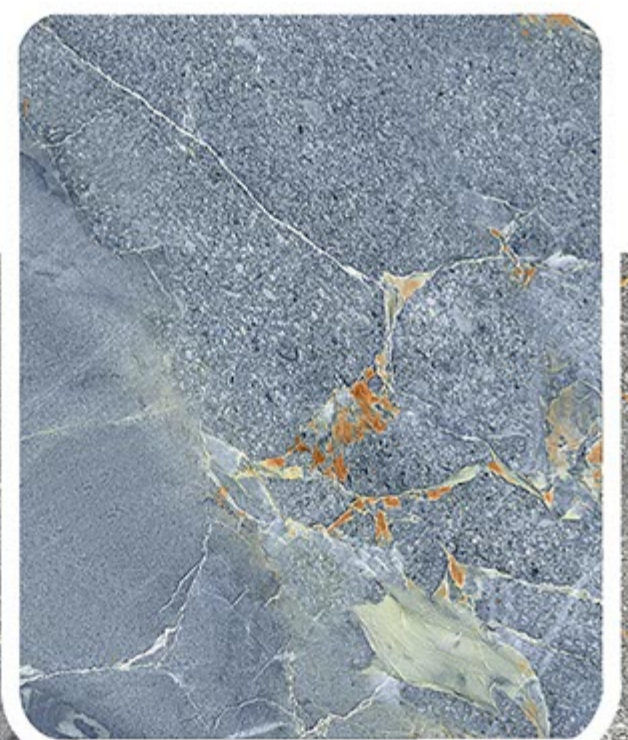

ALTERNATIVE COLORS