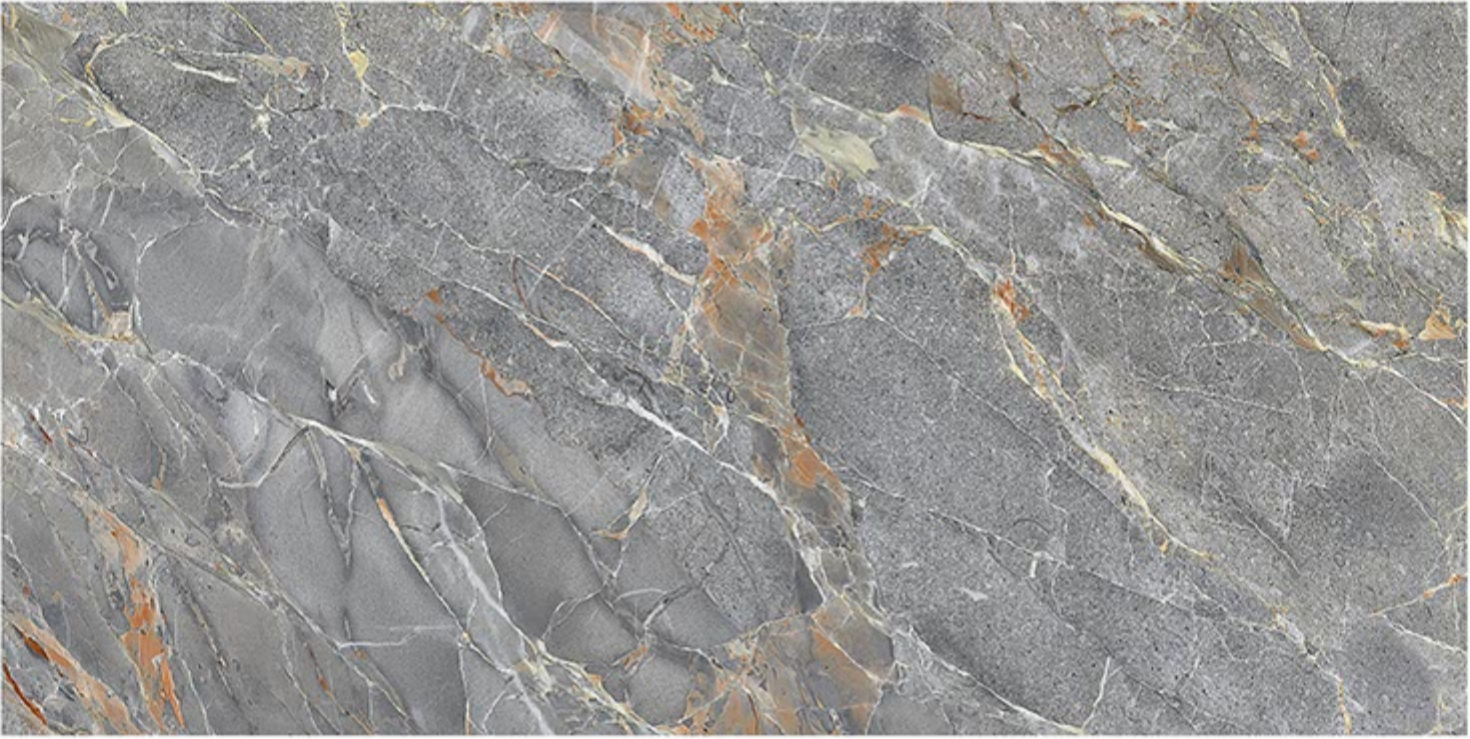

DESIGN CODE - **1130\_MARBLE**

experience the  
**new way**

**ALTERNATIVE COLORS**

**GLOSSY**

**300x600mm**

Fill your  
**Space** With delightful **creations**

DESIGN CODE - **1131\_MARBLE**

experience the  
**new way**