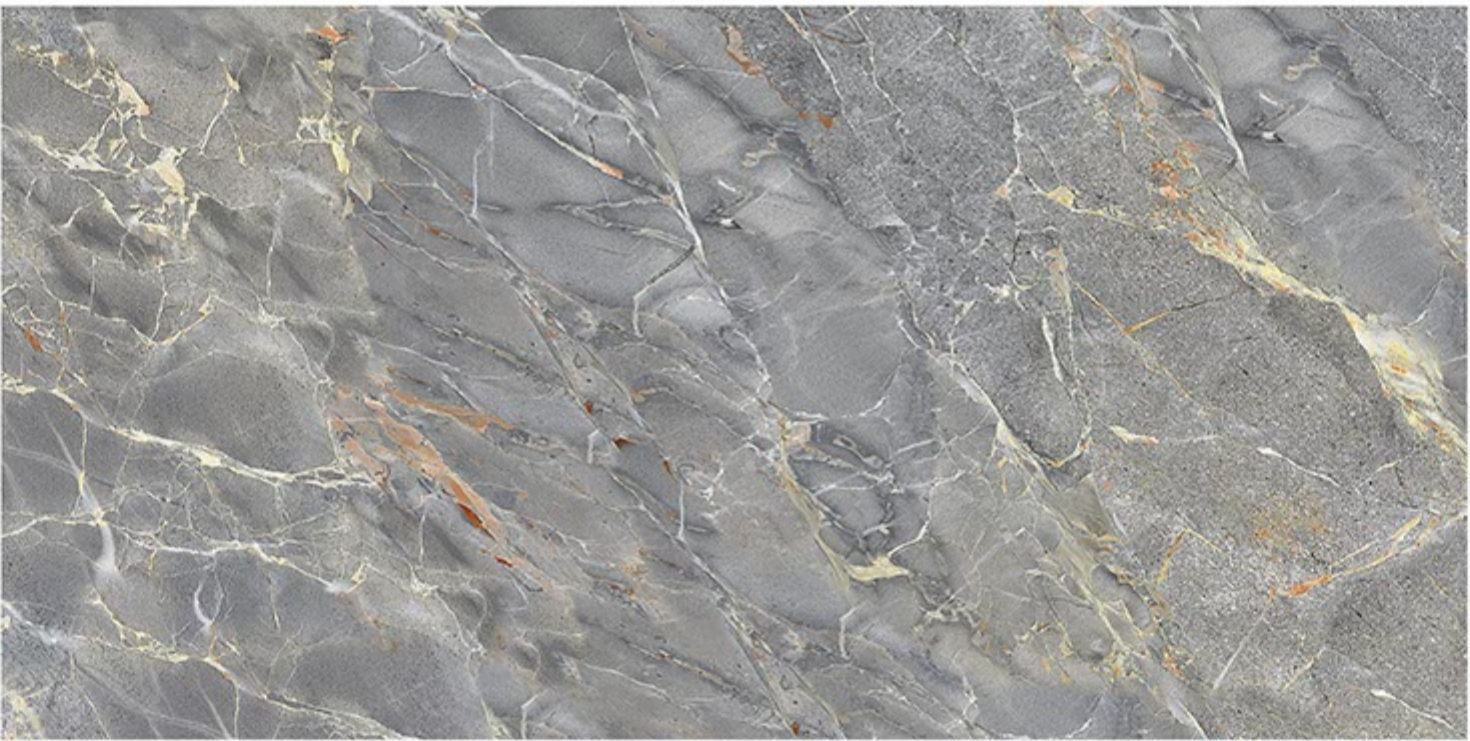

DESIGN CODE - **1130\_MARBLE**

experience the  
**new way**

**ALTERNATIVE COLORS**

**GLOSSY**

**300x600mm**

Fill your  
**Space** With delightful **creations**

DESIGN CODE - **1131\_MARBLE**

experience the  
**new way**