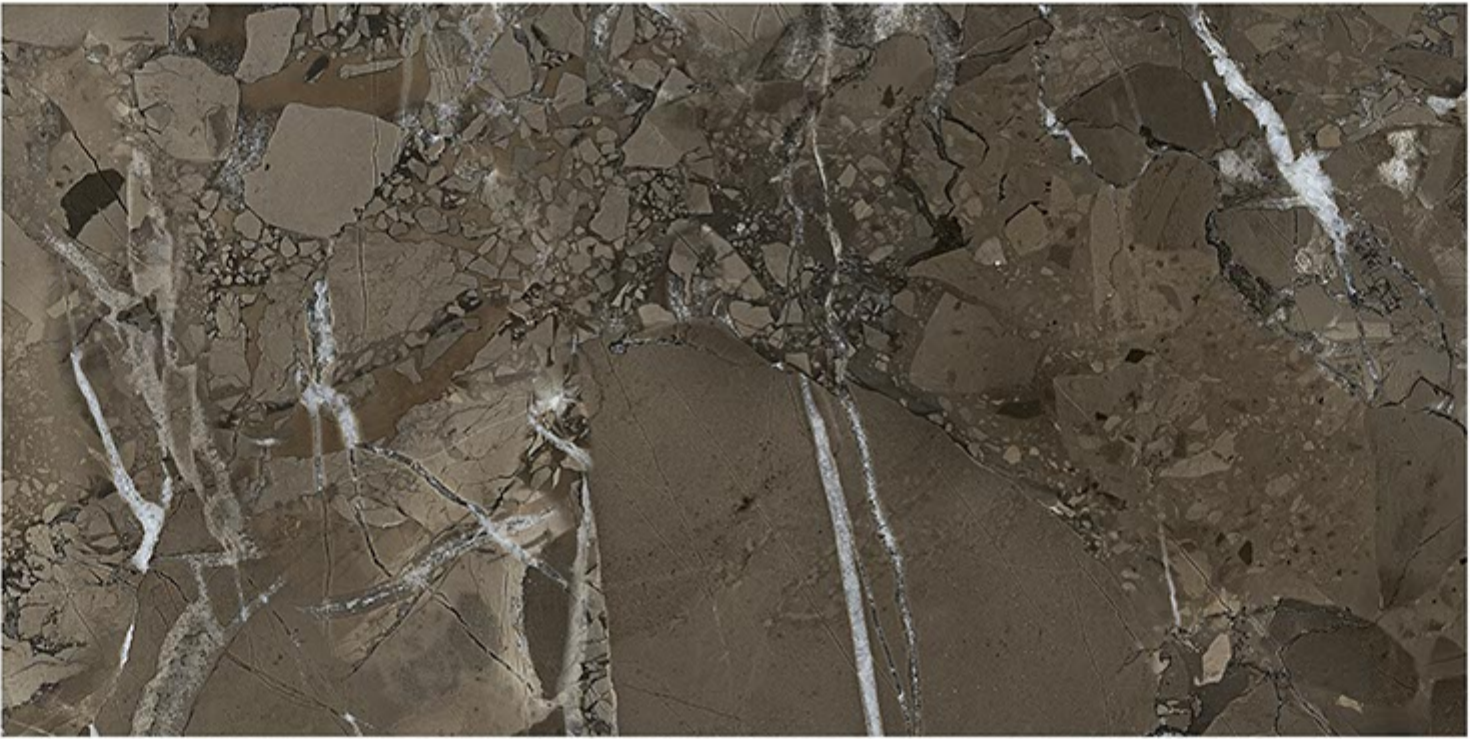

DESIGN CODE - **1138\_MARBLE**

experience the  
**new way**

**ALTERNATIVE COLORS**

**GLOSSY**

**300x600mm**

Fill your  
**Space** With delightful **creations**

DESIGN CODE - **1139\_MARBLE**

experience the  
**new way**