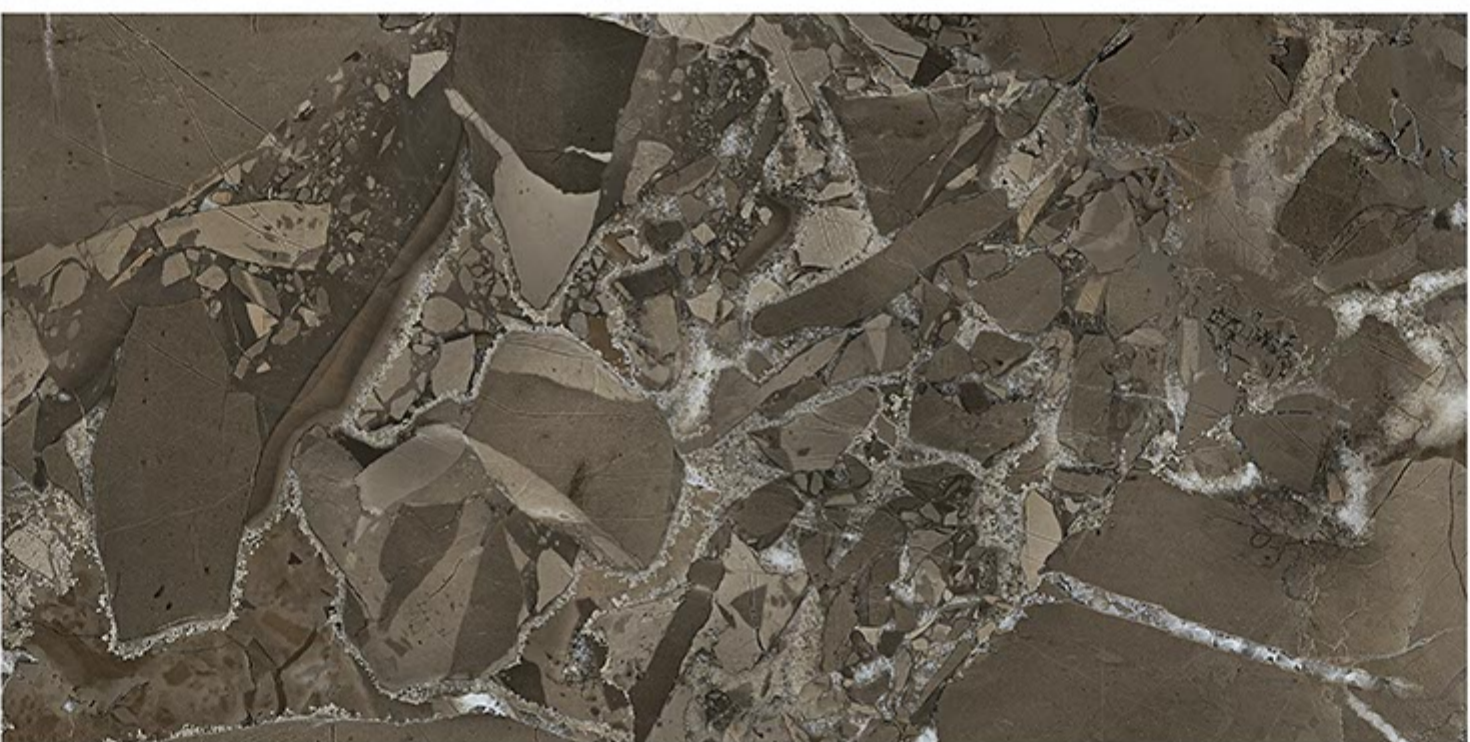

DESIGN CODE - **1138\_MARBLE**

experience the  
**new way**

**ALTERNATIVE COLORS**

**GLOSSY**

**300x600mm**

Fill your  
**Space** With delightful **creations**

DESIGN CODE - **1139\_MARBLE**

experience the  
**new way**