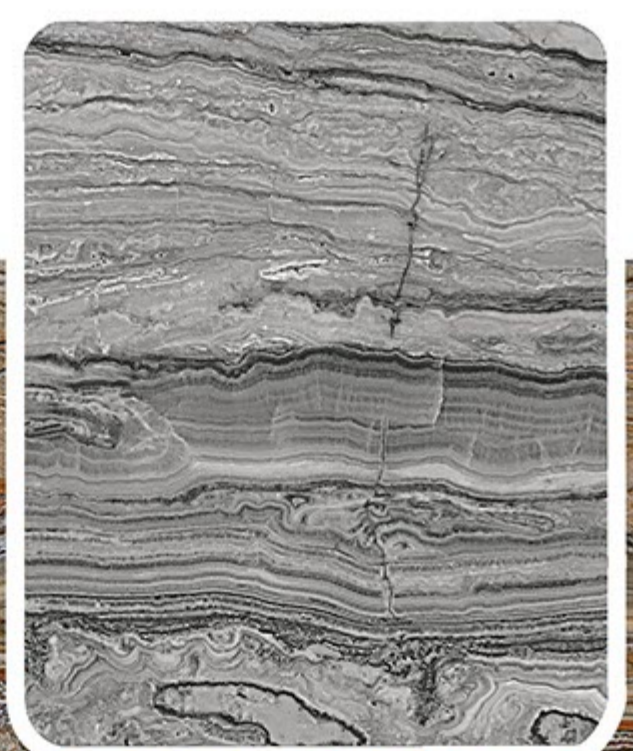

**ALTERNATIVE COLORS**

**GLOSSY**

**300x600mm**

Fill your  
**Space** With delightful **creations**

DESIGN CODE - **1132\_MARBLE**

experience the  
**new way**

**ALTERNATIVE COLORS**

**GLOSSY**