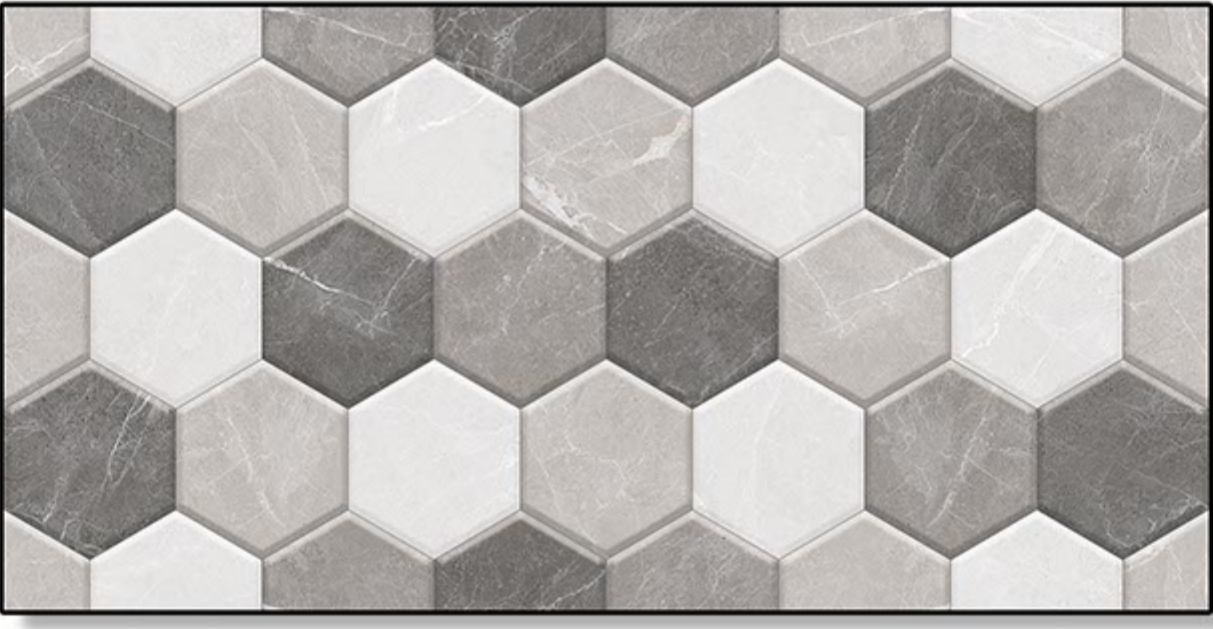

**300x600mm**

Fill your  
**Space** With delightful creations

DESIGN CODE - **1189\_MARBLE**

experience the  
**new way**

**ALTERNATIVE COLORS**

**GLOSSY**

**300x600mm**

Fill your  
**Space** With delightful creations