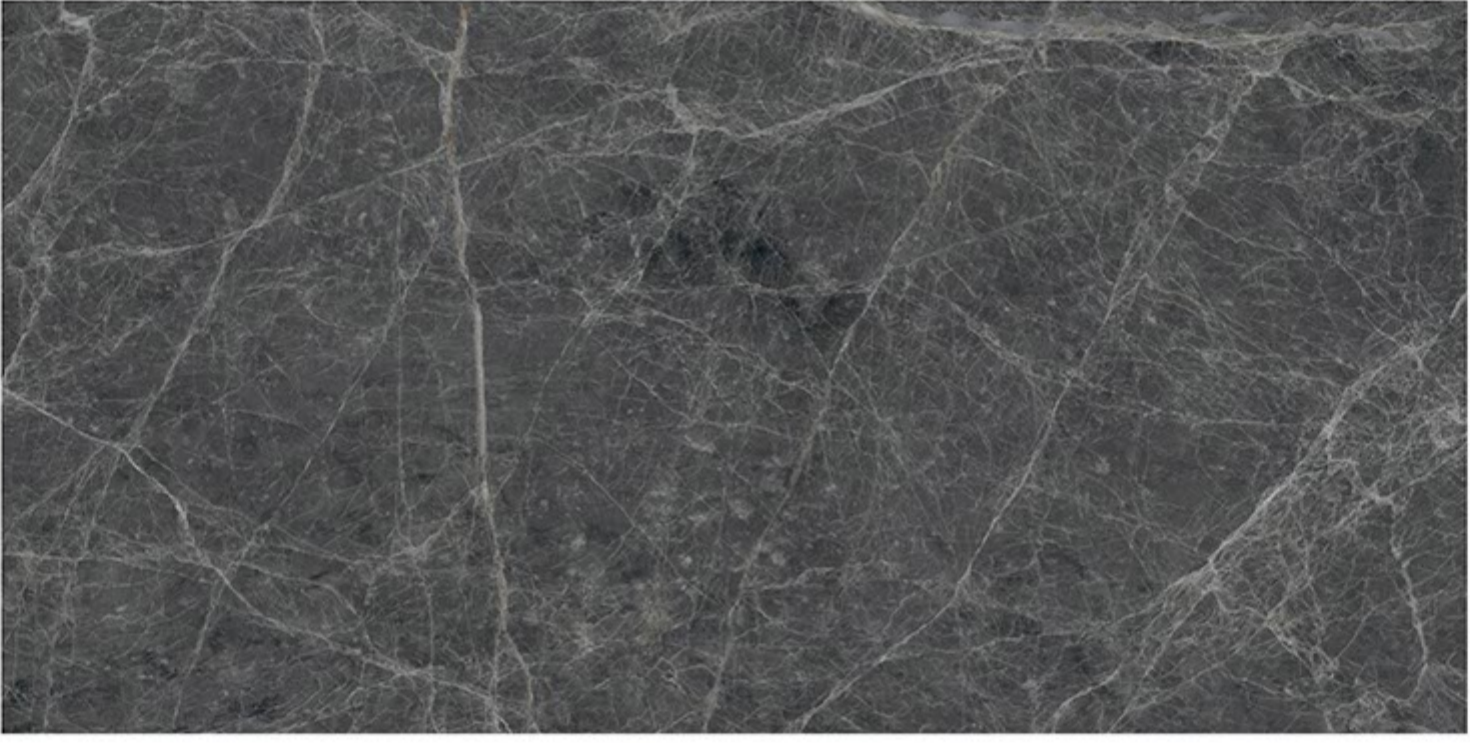

GLOSSY

300x600mm

Fill your
Space With delightful **creations**