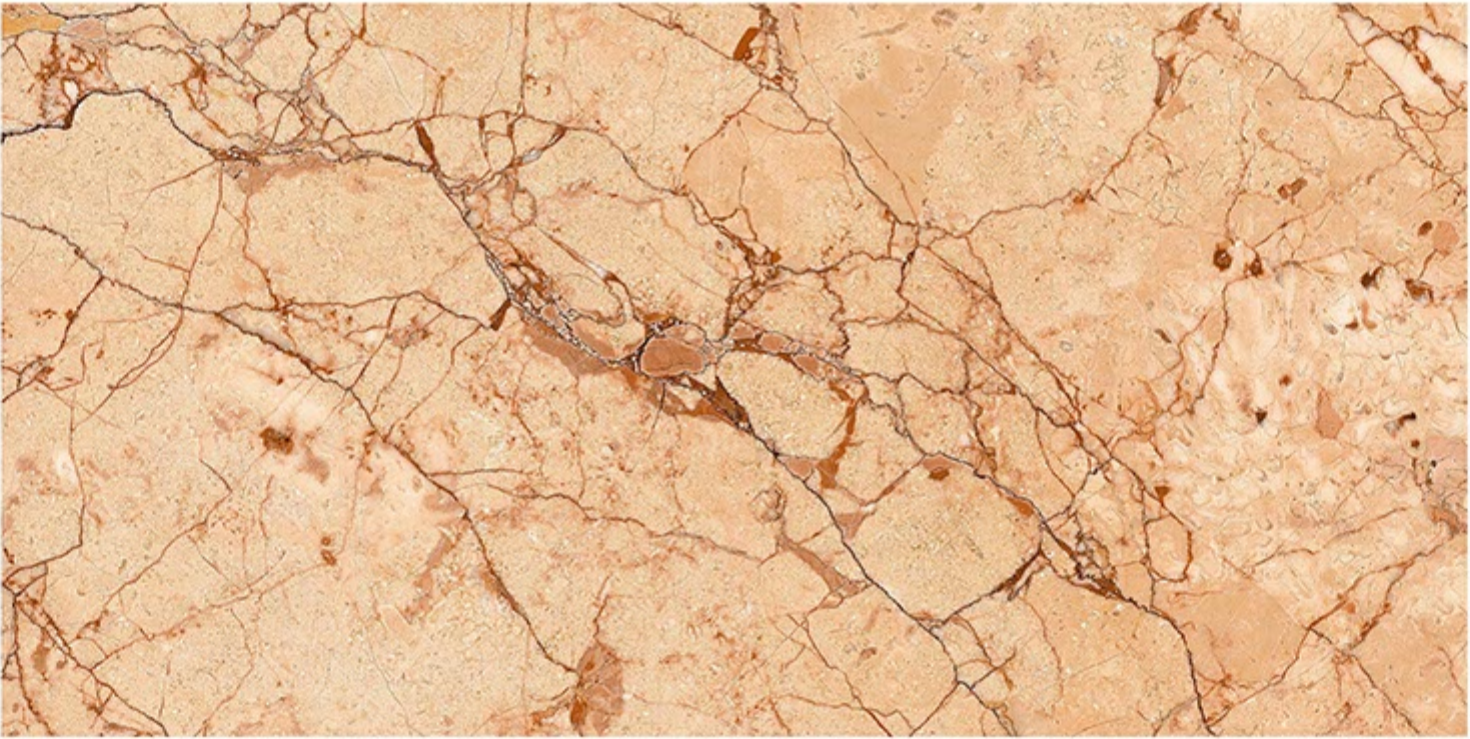

**300x600mm**

Fill your  
**Space** With delightful **creations**

DESIGN CODE - **1133\_MARBLE**

experience the  
**new way**

**ALTERNATIVE COLORS**

**GLOSSY**

**300x600mm**

Fill your  
**Space** With delightful **creations**