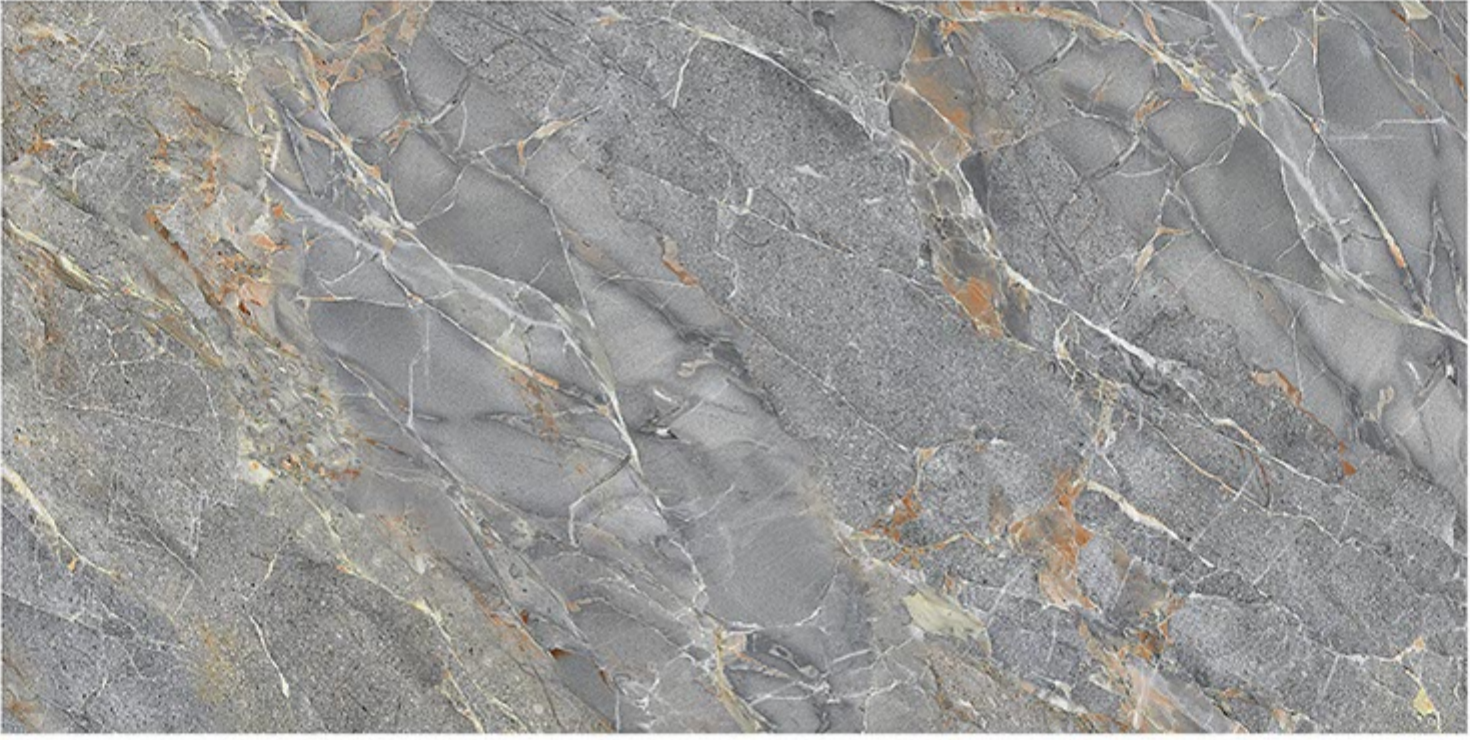

DESIGN CODE - **1130\_MARBLE**

experience the  
**new way**

**ALTERNATIVE COLORS**

**GLOSSY**

**300x600mm**

Fill your  
**Space** With delightful **creations**

DESIGN CODE - **1131\_MARBLE**

experience the  
**new way**